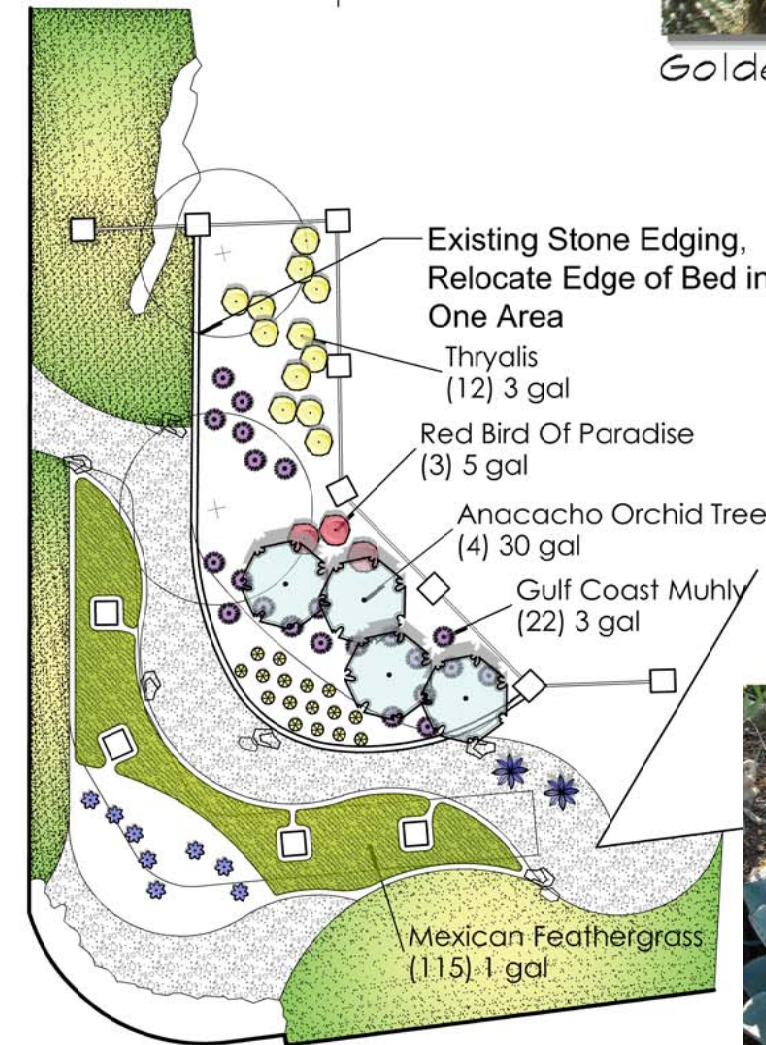

Pride of Barbados

Gulf Muhly Grass

Decompose Granite

Golden Barrel Cactus

Thryallis

Anacacho Orchid

Mexican Feather Grass

Parry's Agave

WESTMINSTER GLEN

Westminster Glen Avenue and City Park Road, Austin, TX
December 5, 2016

ENTRANCE CONCEPTUAL PLAN

The design(s) shown and described herein including all technical drawings, graphic representation & models thereof, are proprietary & can not be copied, duplicated, or commercially exploited in whole or in part without the sole and express written permission from Benchmark Landscaping.