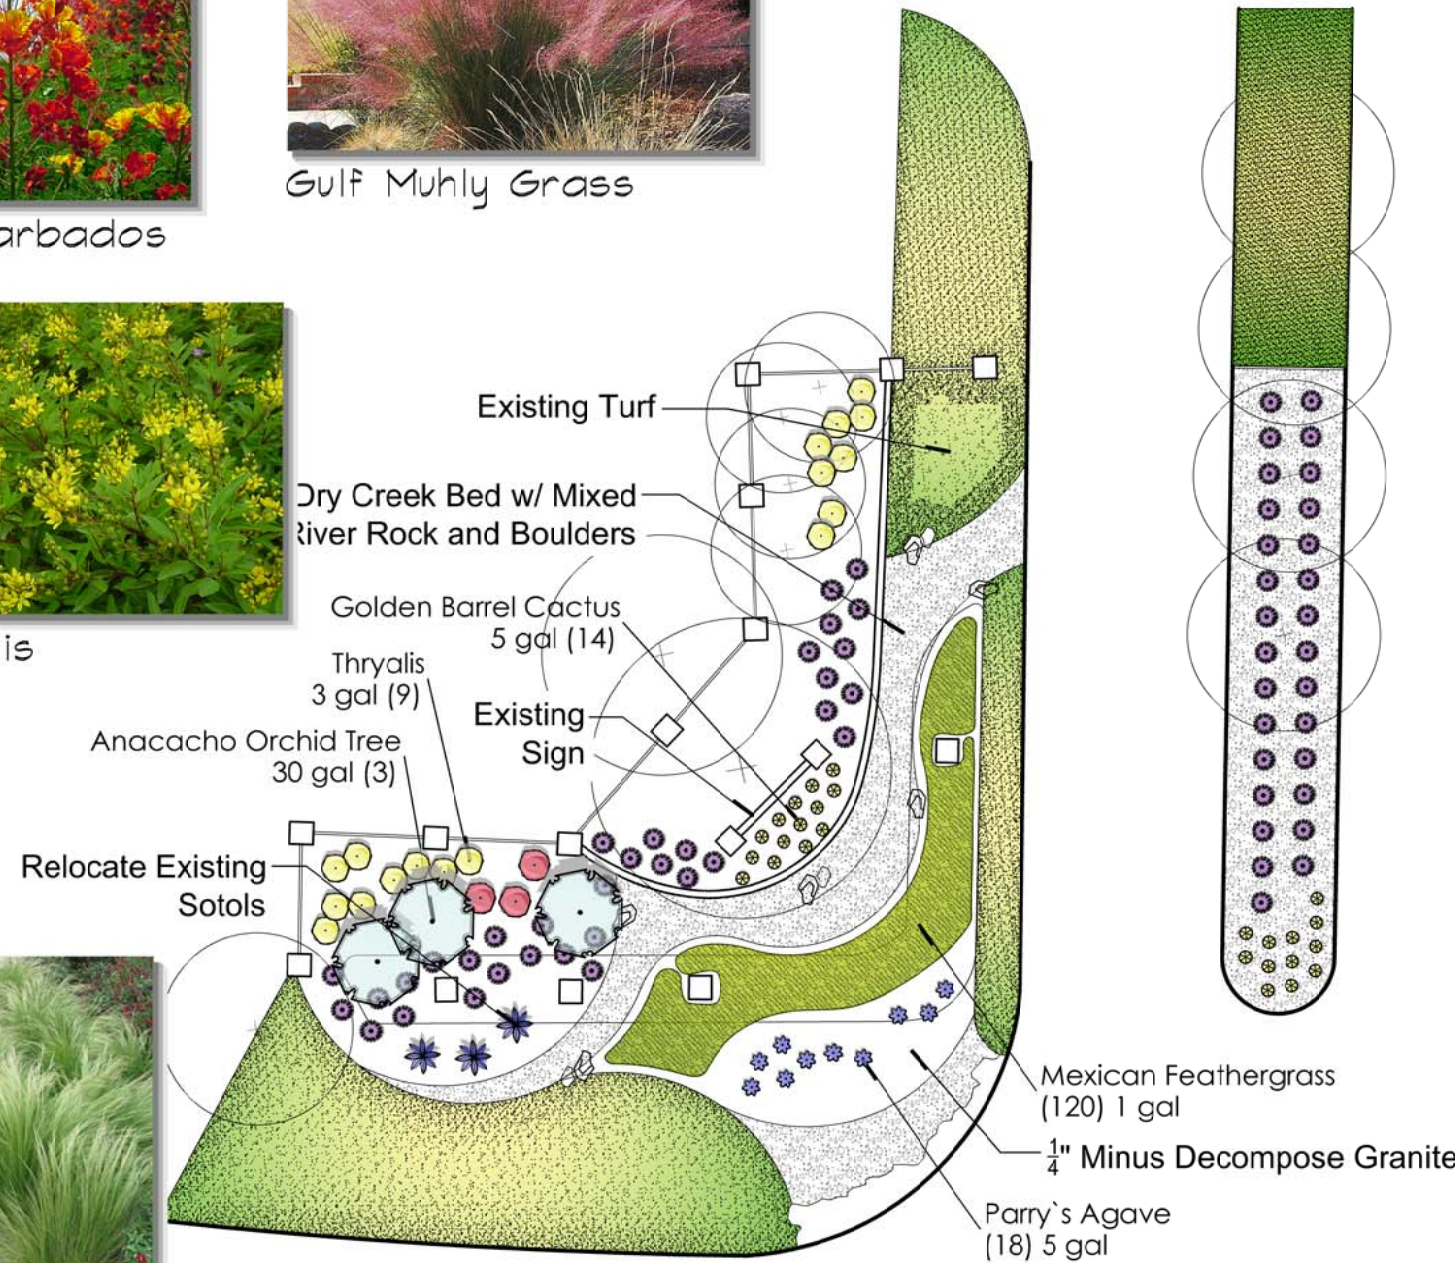

Pride of Barbados

Gulf Muhly Grass

Decompose Granite

Golden Barrel Cactus

Thryallis

Anacacho Orchid

Mexican Feather Grass

Parry's Agave

WESTMINSTER GLEN

Westminster Glen Avenue and City Park Road, Austin, TX
December 5, 2016

ENTRANCE CONCEPTUAL PLAN

The design(s) shown and described herein including all technical drawings, graphic representation & models thereof, are proprietary & can not be copied, duplicated, or commercially exploited in whole or in part without the sole and express written permission from Benchmark Landscaping.